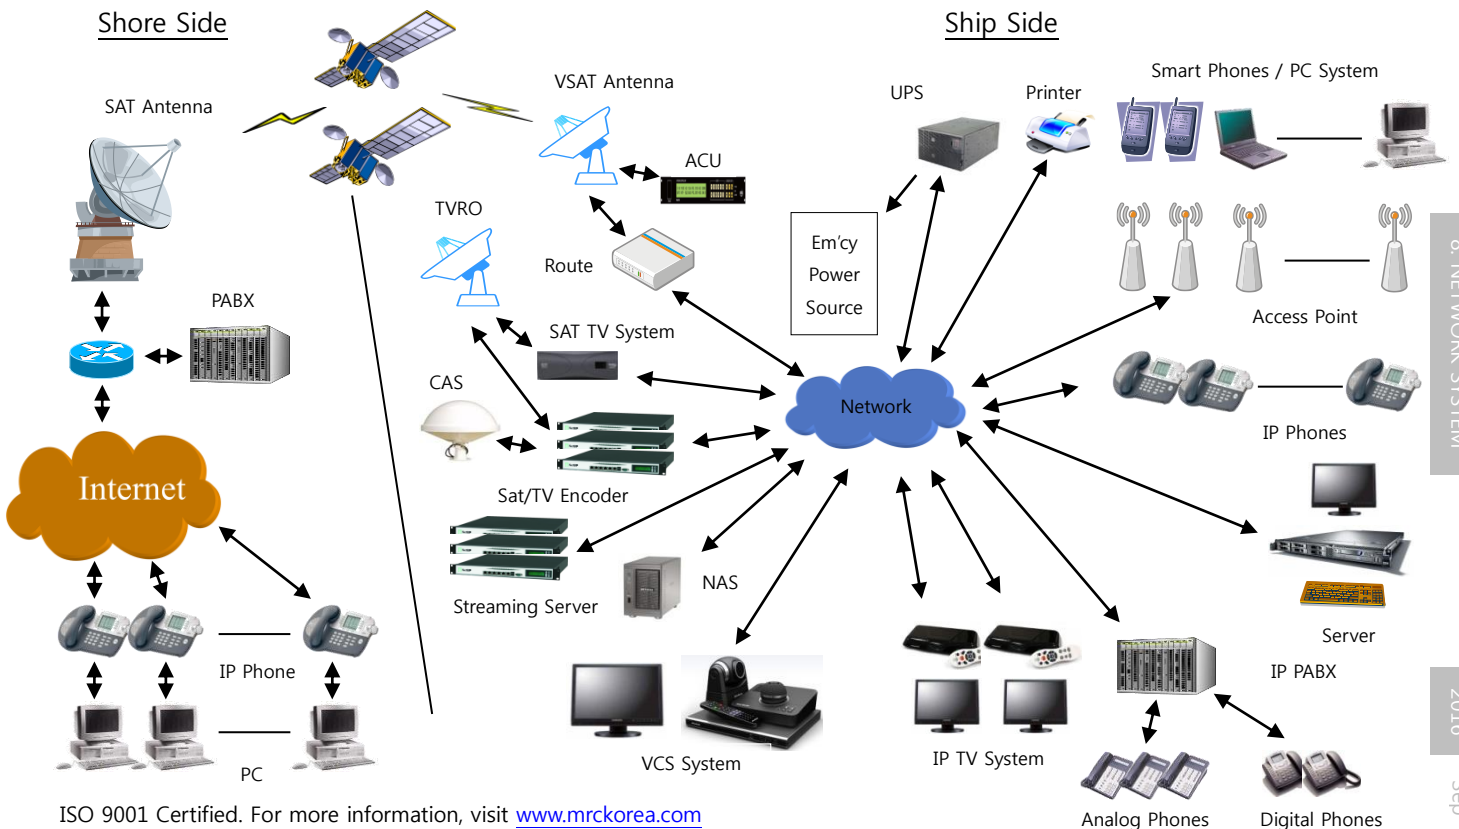

ISO 9001 Certified. For more information, visit www.mrckorea.com

This document contains proprietary information and may not be copied, reproduced, or utilised in any ways, in all or in part without written permission from Marine Radio Co., Ltd. Copyright © 2016 Marine Radio Co., Ltd. All rights reserved.

8. NETWORK SYSTEM
2016
Sep
MRC