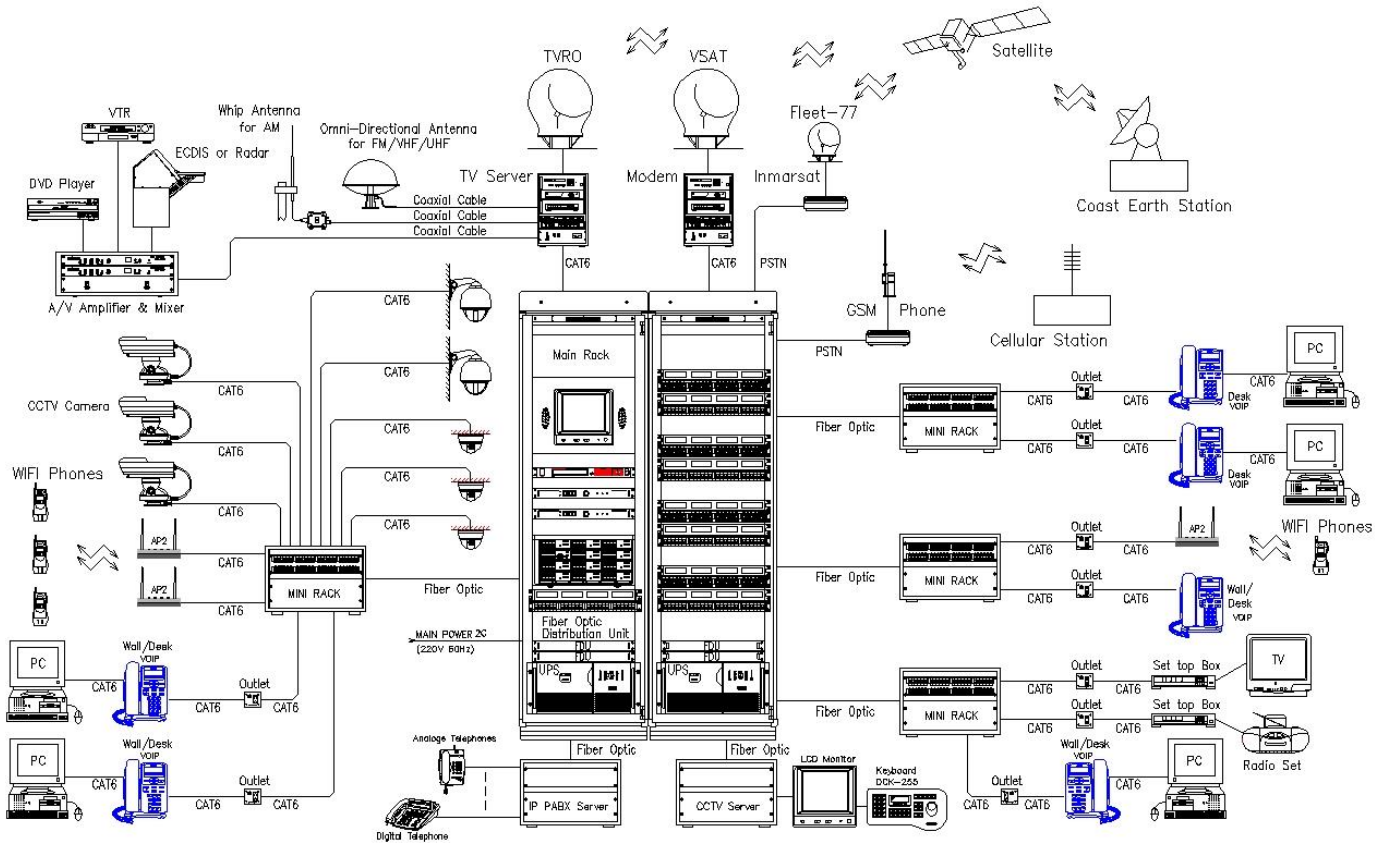

8. NETWORK SYSTEM
2016
Sep
MRC

NETWORK APPLICATION

Network Application for Ship (PC Network, Telephone, Internet, VOD, VCS, CCTV, Etc.)

- Digital Infotainment System (DIS)

- 1. PABX : Analogue, Digital, IP, Wi-Fi Phone
- 2. CCTV : Analogue & IP Camera, Matrix, DVR
- 3. IPTV : IPTV, TV-Server, Set Top Box

- 4. TVRO : Sphere Radome, FTA, Controller, A/D Encoder
- 5. VSAT : Sphere Radome, Controller, Modem,
- 5. LAN Network : POE Switch, Optic Distributer, Patch Panel, FC

IP Network System Sample Diagram (PABX/IP-TV/CCTV/TVRO/VSAT/CAS/LAN)