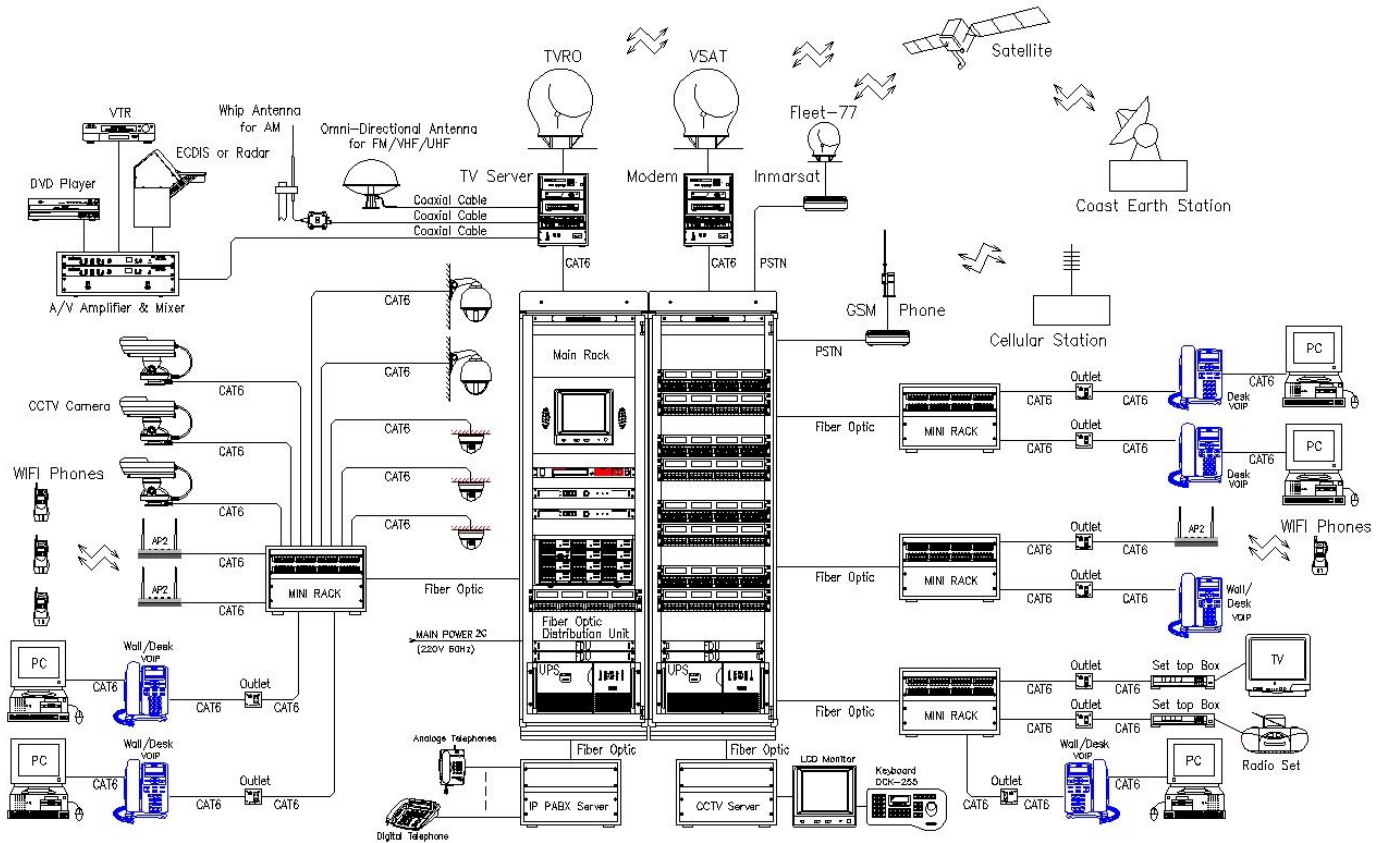

VSAT (Very Small Aperture Terminal): The VSAT is a two-way satellite ground station or a stabilised maritime mobile antenna with a dish antenna that is smaller than 3 meters. The majority of VSAT antennae range from 75 cm to 1.2 m. Data rates typically range from 56 Kbit/s up to 4 Mbit/s.

LAN (Local Area Network) and Computer System: The local area network in the system is an advanced Layer 2/3 network with a large number of features. PoE function on all ports is the standard feature: i.e. an IP telephone does not need a separate power supply, which makes it easier and cheaper to install.

Digital Infotainment System (DIS)

Digital Network Solution (IP/Wi-Fi & soft phone, CCTV, IPTV, PC & wireless network and servers)

- Digital Infotainment System (DIS)

- 1. PABX : Analogue, Digital, IP, Wi-Fi Phone
- 2. CCTV : Analog & IP Camera, Matrix, DVR
- 3. IPTV : IPTV, TV-Server, Set Top Box
- 4. TVRO : Sphere Radome, FTA, Controller, A/D Encoder
- 5. VSAT : Sphere Radome, Controller, Modem,
- 5. LAN Network : POE Switch, Optic Distributer, Patch Panel, FC

IP Network System Diagram (PABX/IP-TV/CCTV/TVRO/VSAT/CAS/LAN)

11. IP SYSTEM

2016

Sep

MRC

Agent of MRC

Headquarter

MRC (Marine Radio Co., Ltd.)