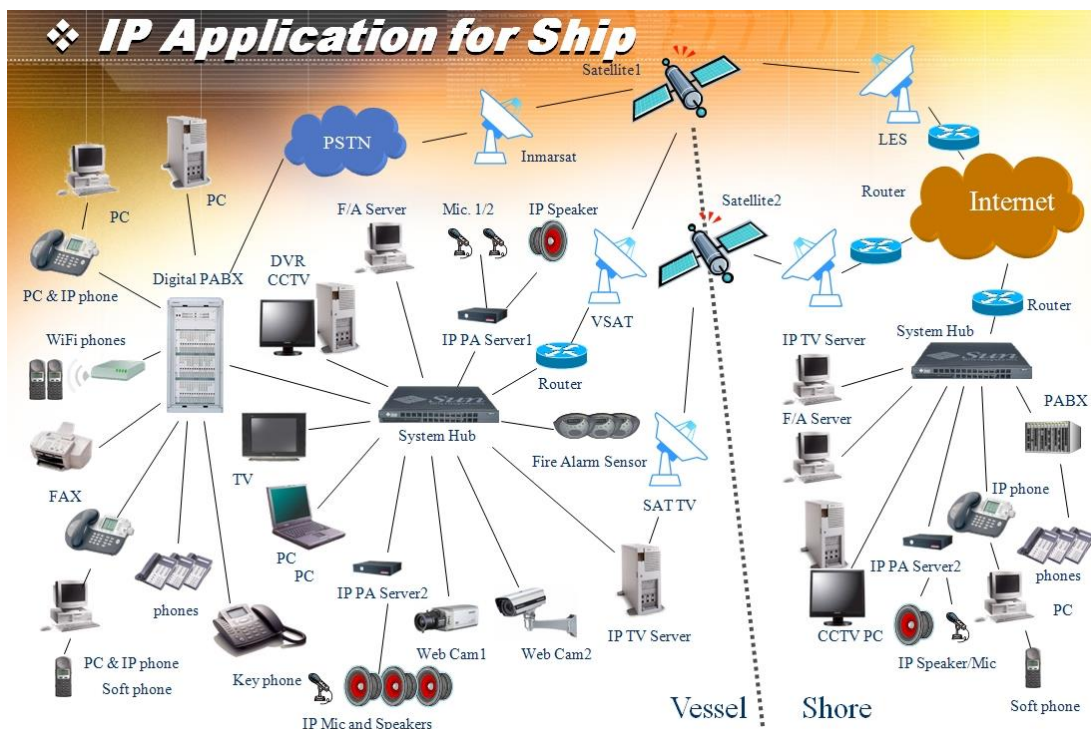

CCTV (Closed Circuit Television): Video and audio signal for monitoring purposes are digitised and transmitted through the network and internet connection. The ultimate benefit of digital CCTV over analogue CCTV system is greater flexibility, better performance, and easier installation.

IPTV/Internet Radio: This infotainment system contains a media encoder, video server and set top box. Through that, it can distribute IPTV, internet radio as well as any other video data (multimedia) source through the network to provide entertainment on board.

TVRO (Television Receive-Only): TVRO is one of the satellite TV system. The term TVRO (C/Ku bands) is used in the North American continent to refer the Free to Air (FTA) systems of Europe, Asia, and other continents.

VSAT (Very Small Aperture Terminal): The VSAT is a two-way satellite ground station or a stabilised maritime mobile antenna with a dish antenna that is smaller than 3 meters. The majority of VSAT antennae range from 75 cm to 1.2 m. Data rates typically range from 56 Kbit/s up to 4 Mbit/s.

LAN (Local Area Network) and Computer System: The local area network in the system is an advanced Layer 2/3 network with a large number of features. PoE function on all ports is the standard feature: i.e. an IP telephone does not need a separate power supply, which makes it easier and cheaper to install.